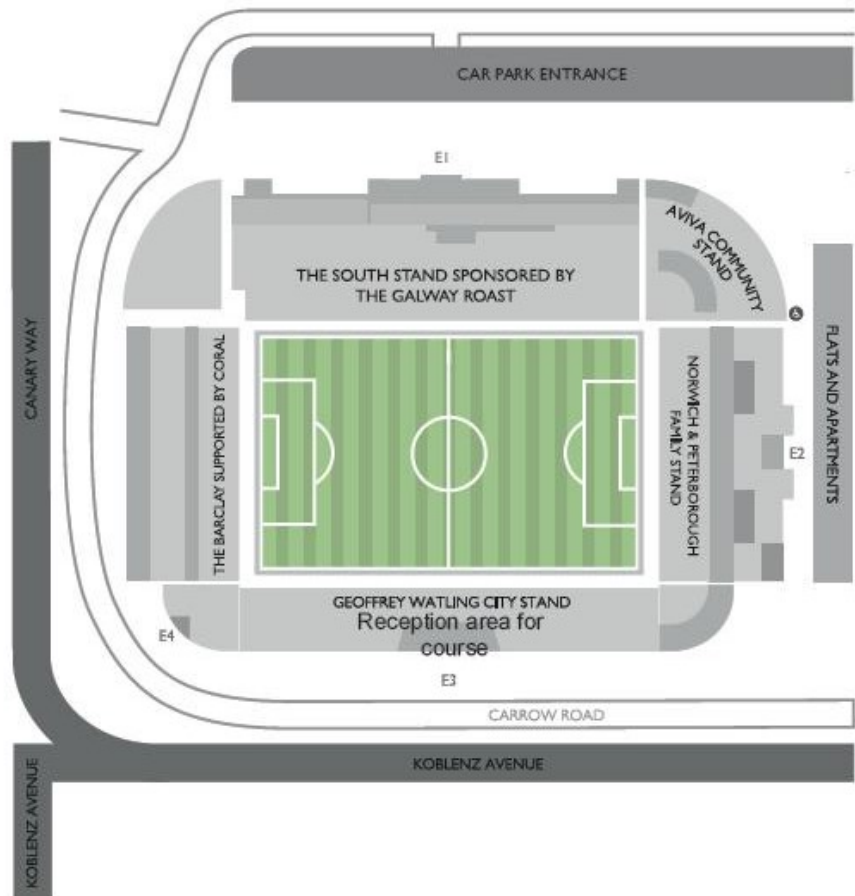

THE SOUTH STAND ENTRANCE 1

Main Reception
The Top of the City
The legends Matchday Club
Executive Boxes 28-42
Club 101

NORWICH & PETERBOROUGH STAND ENTRANCE 2

Delia's Restaurant & Bar
The Gallery
Ekiko Lounge
Yellows Bar and Grill
Executive Boxes 1-27

GEOFFREY WATLING CITY STAND ENTRANCE 3

The Boardroom
Ambassadors Lounge (course location)

THE BARCLAY STAND ENTRANCE 4

Top Of The Terrace
Norfolk Lounge
Russell Allison Lounge
The Carling Lounge

01603 218705

Open Fridays and Saturdays

Book your table now!
deliascanarycatering.co.uk
24hrs a day, seven days a week.

From West (A47): Exit A47 at A146. Turn left at the first set of lights, continue to the next set of lights and turn right. At the roundabout take the second exit then to the next set of lights and turn right, follow King Street over the river and on your right is Carrow Road.

From the Railway Station (Norwich): A five-minute walk. When walking out of the station turn left and follow Koblenz Avenue.

Parking: There is ample free parking at the football club.

YELLOW'S Bar & Grill