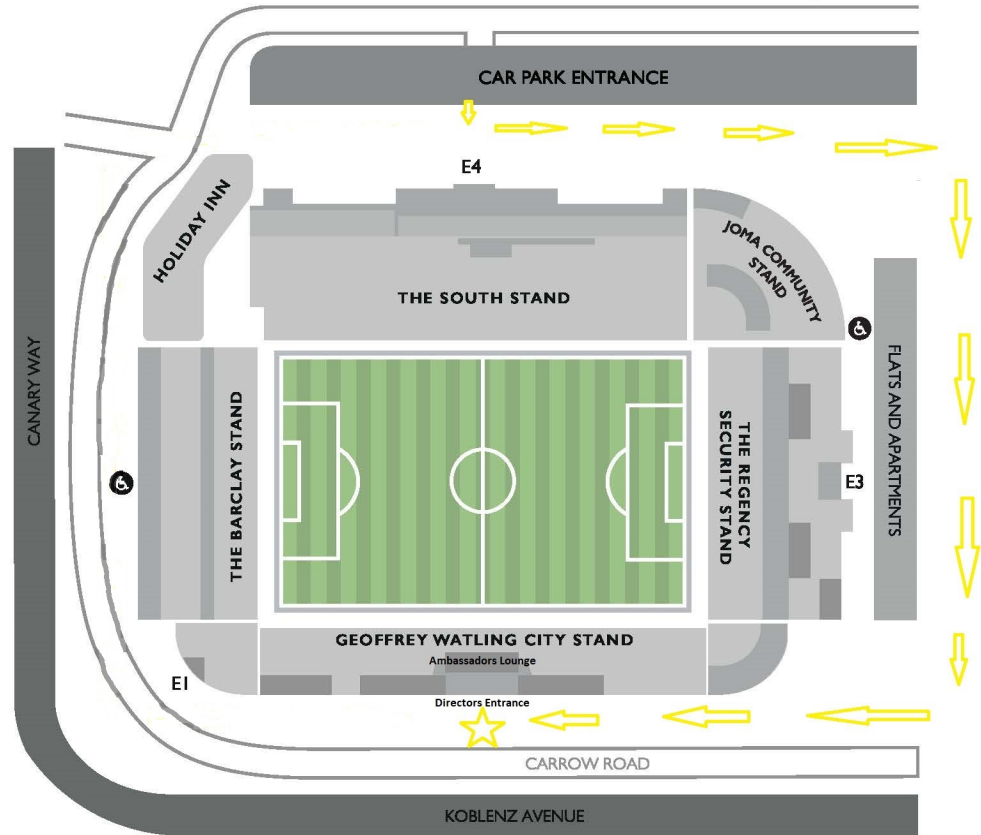

delia's
CANARY CATERING

For main reception
Call **01603 721902**

Please park in the car park/entrance & follow the arrows to access the Ambassadors Lounge

**THE SOUTH STAND
ENTRANCE 4**

Main Reception
The Top of the City
The Legends Matchday Club
Players' Lounge
Executive Boxes 28-42
Club 101

**THE REGENCY SECURITY STAND
ENTRANCE 3**

Delia's Restaurant and Bar
The Gallery
Ekiko Lounge
Yellows Bar & Grill
Executive Boxes 1-27

**GEOFFREY WATLING CITY STAND
ENTRANCE 2**

The Boardroom
Ambassadors Lounge
Directors Lounge

**THE BARCLAY STAND
ENTRANCE 1**

Top of the Terrace
Norfolk Lounge
Russell Allison Lounge
The Carling Lounge

From West (A47): Exit A47 at A146. Turn left at the first set of lights, continue to the next set of lights and turn right. At the roundabout take the second exit then to the next set of lights and turn right, follow King Street over the river and on your right is Carrow Road.

From the Railway Station (Norwich): A five-minute walk. When walking out of the station turn left and follow Koblenz Avenue.

Parking: There is ample free parking at the football club.

delia's
RESTAURANT AND BAR