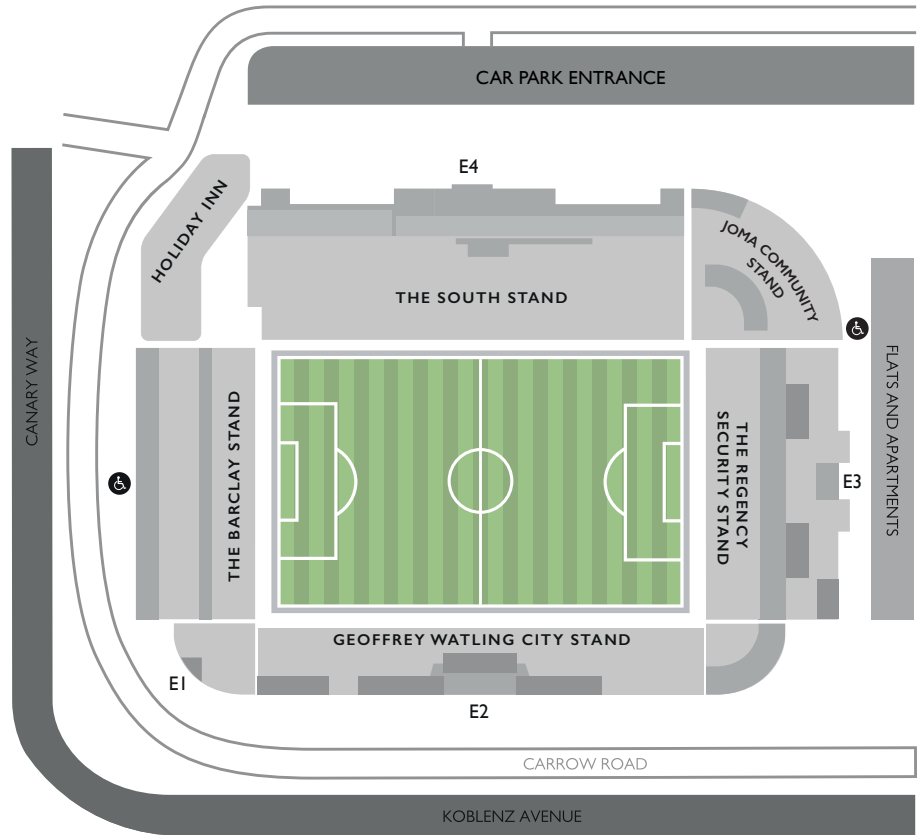

**THE SOUTH STAND  
ENTRANCE 4**

Main Reception  
The Top of the City  
The Legends Matchday Club  
Players' Lounge  
Executive Boxes 28-42  
Club 101

**THE REGENCY SECURITY STAND  
ENTRANCE 3**

Delia's Restaurant and Bar  
The Gallery  
Ekiko Lounge  
Yellows Bar & Grill  
Executive Boxes 1-27

**GEOFFREY WATLING CITY STAND  
ENTRANCE 2**

The Boardroom  
Ambassadors Lounge  
Directors Lounge

**THE BARCLAY STAND  
ENTRANCE 1**

Top of the Terrace  
Norfolk Lounge  
Russell Allison Lounge  
The Carling Lounge

**From West (A47):** Exit A47 at A146. Turn left at the first set of lights, continue to the next set of lights and turn right. At the roundabout take the second exit then to the next set of lights and turn right, follow King Street over the river and on your right is Carrow Road.

**From the Railway Station (Norwich):** A five-minute walk. When walking out of the station turn left and follow Koblenz Avenue.

**Parking:** There is ample free parking at the football club.

delia's  
RESTAURANT AND BAR